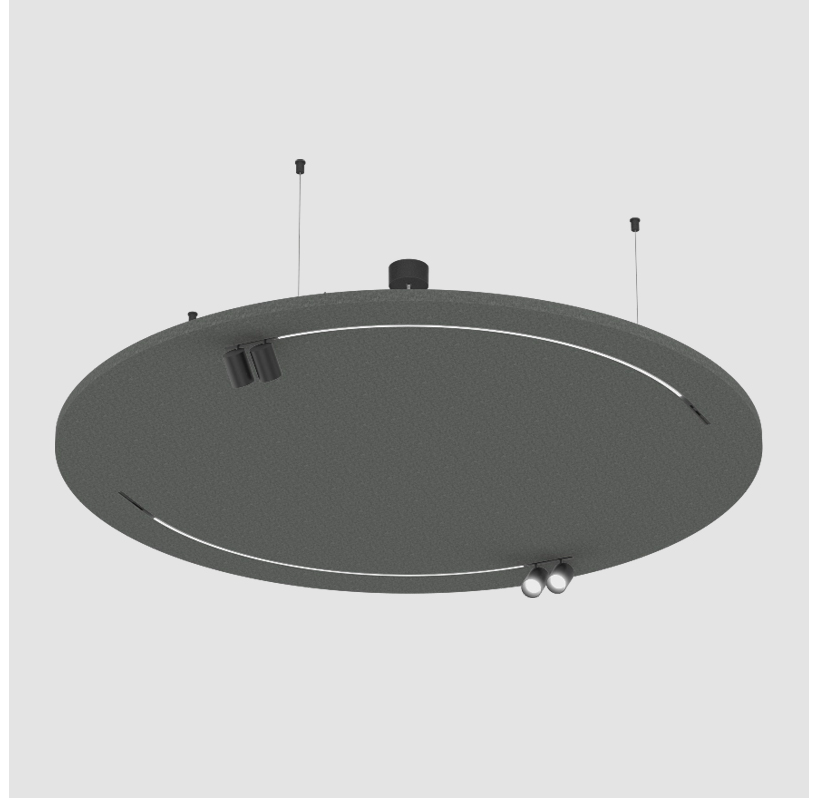

GENERAL

Series: Just Black Acoustic
 Brand: Prolicht
 Division: Architectural
 Mounting Type: Suspension
 Mounting Location: Ceiling

PHYSICAL

Shape: Round
 Diameter (mm): 1400
 Diameter (in): 55 1/8
 Height (mm): 41
 Height (in): 1 5/8
 Light Distribution: Direct
 Fixture Finish: [ANC / ASH / BNA / BTC / BZE / CEL / EGG / EVG / FOG / FOS / FST / FUA / IRI / IRO / KHA / LIC / LIM / MER / MSN / MUS / ONX / PEA / PLU / POL / PPY / RAY / ROY / RST / STE / SWD / TAN / TAU](#)
 Fixture Material: Aluminum
 Cable Details: [2,000mm / 6,000mm Transparent Cable](#)

LED

Color Temperature (°K): 2700
 Max. Delivered Lumen (lm): 2215
 Nominal Lumen (lm): 3164
 CRI: >90 CRI
 Lamp Life (hrs): 80000

OPTICAL

Beam Angle: 30

RATINGS AND CERTIFICATIONS

Certified By: Certified for North American Standards
 IP rating: IP20

PROJECT	
TYPE	
SPECIFIER	
QUANTITY	
DATE	

Ø1400mm 55 1/8"

JUST BLACK ACOUSTIC SUSPENSION

A300676-

PROJECT	_____
TYPE	_____
SPECIFIER	_____
QUANTITY	_____
DATE	_____

A

JUST BLACK ACOUSTIC SUSPENSION

A300692-