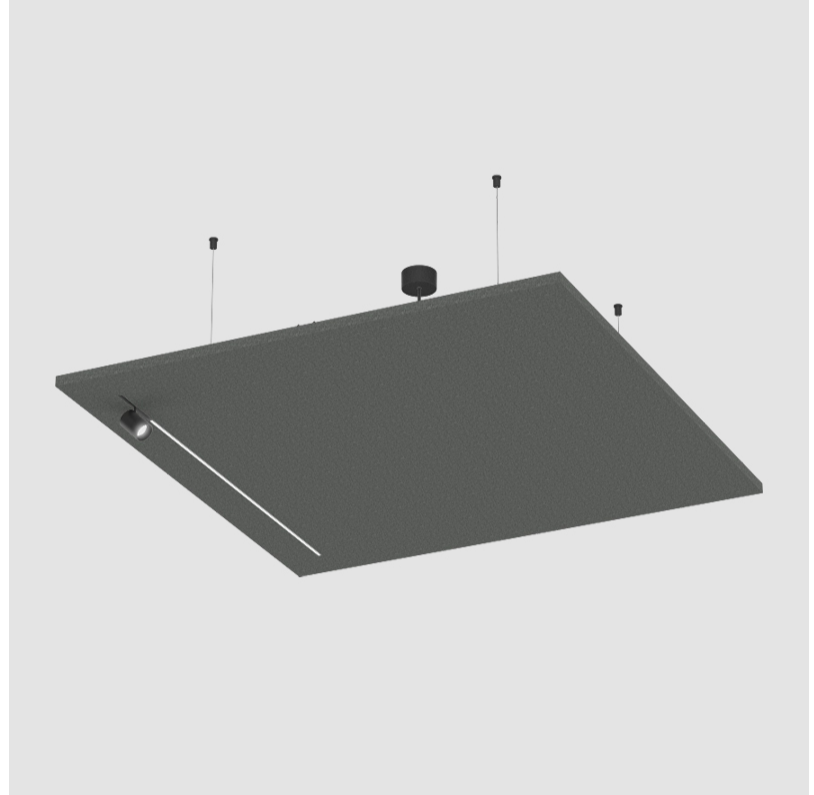

GENERAL

Series: Just Black Acoustic
Brand: Prolicht
Division: Architectural
Mounting Type: Suspension
Mounting Location: Ceiling

PHYSICAL

Shape: Square
Length (mm): 1200
Length (in): 47 ¼
Width (mm): 1200
Width (in): 47 ¼
Height (mm): 41
Height (in): 1 ⅝
Light Distribution: Direct

Fixture Finish: [ANC / ASH / BNA / BTC / BZE / CEL / EGG / EVG / FOG / FOS / FST / FUA / IRI / IRO / KHA / LIC / LIM / MER / MSN / MUS / ONX / PEA / PLU / POL / PPY / RAY / ROY / RST / STE / SWD / TAN / TAU](#)

Holder Finish: [SSR / BKV / CWI / CRY / HAB / LAG / UFT / ITA / RUA / RUR / MIC / FTG / MYG / TWT / LOD / PUS / FRO / FUP / KIA / POP / BLS / SPG / MEY / GOH / GUM / CHC / COM / ABZ / JAG](#)

Fixture Material: Aluminum
Cable Details: [2,000mm / 6,000mm Transparent Cable](#)

ELECTRICAL

Lamp Type: LED
Input Wattage (W): 23
Total Output Wattage (W): 20.9
Dimming: Non-Dimmable
Driver Included: No
Driver Location: Remote
Driver Type: Constant Voltage - Universal
Driver Class: Class 2
Input Voltage (V): 120 - 277
Output Voltage (V): 24

LED

Color Temperature (°K): 2700
Max. Delivered Lumen (lm): 603
Nominal Lumen (lm): 862
CRI: >90 CRI
Lamp Life (hrs): 80000

OPTICAL

Beam Angle: 30

RATINGS AND CERTIFICATIONS

Certified By: Certified for North American Standards
IP rating: IP20

PROJECT
TYPE
SPECIFIER
QUANTITY
DATE