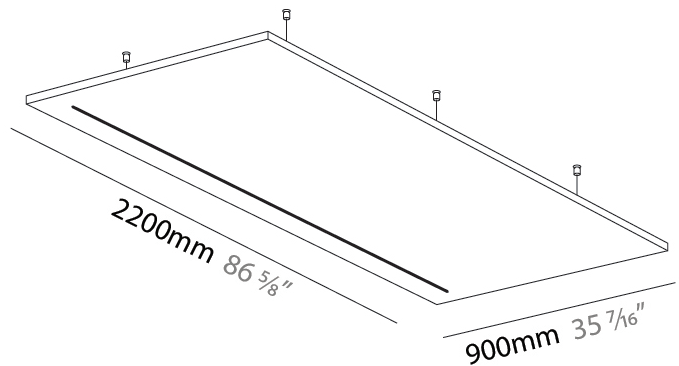

GENERAL

Series: Just Black Acoustic
Brand: Prolicht
Division: Architectural
Mounting Type: Suspension
Mounting Location: Ceiling

PHYSICAL

Shape: Square
Length (mm): 2200
Length (in): 86 ⁵/₈
Width (mm): 900
Width (in): 35 ⁷/₁₆
Height (mm): 41
Height (in): 1 ⁵/₈
Light Distribution: Direct
Fixture Finish: [ANC / ASH / BNA / BTC / BZE / CEL / EGG / EVG / FOG / FOS / FST / FUA / IRI / IRO / KHA / LIC / LIM / MER / MSN / MUS / ONX / PEA / PLU / POL / PPY / RAY / ROY / RST / STE / SWD / TAN / TAU](#)
Holder Finish: [SSR / BKV / CWI / CRY / HAB / LAG / UFT / ITA / RUA / RUR / MIC / FTG / MYG / TWT / LOD / PUS / FRO / FUP / KIA / POP / BLS / SPG / MEY / GOH / GUM / CHC / COM / ABZ / JAG](#)
Fixture Material: Aluminum
Cable Details: [2,000mm / 6,000mm Transparent Cable](#)

ELECTRICAL

Lamp Type: LED
Input Wattage (W): 29
Total Output Wattage (W): 26.4
Dimming: Non-Dimmable
Driver Included: No
Driver Location: Remote
Driver Type: Constant Voltage - Universal
Driver Class: Class 2
Input Voltage (V): 120 - 277
Output Voltage (V): 24

LED

Color Temperature (°K): 2700
Max. Delivered Lumen (lm): 714
Nominal Lumen (lm): 1020
CRI: >90 CRI
Lamp Life (hrs): 80000

OPTICAL

Beam Angle: 30

RATINGS AND CERTIFICATIONS

Certified By: Certified for North American Standards
IP rating: IP20

PROJECT
TYPE
SPECIFIER
QUANTITY
DATE